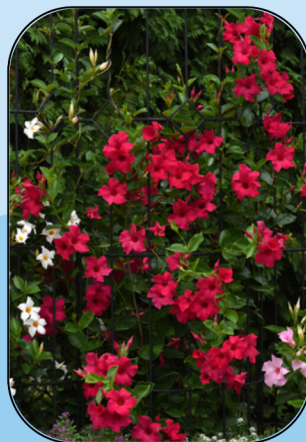

Ball FloraPlant®

**Contact your Ball Seed sales representative
for more information.**